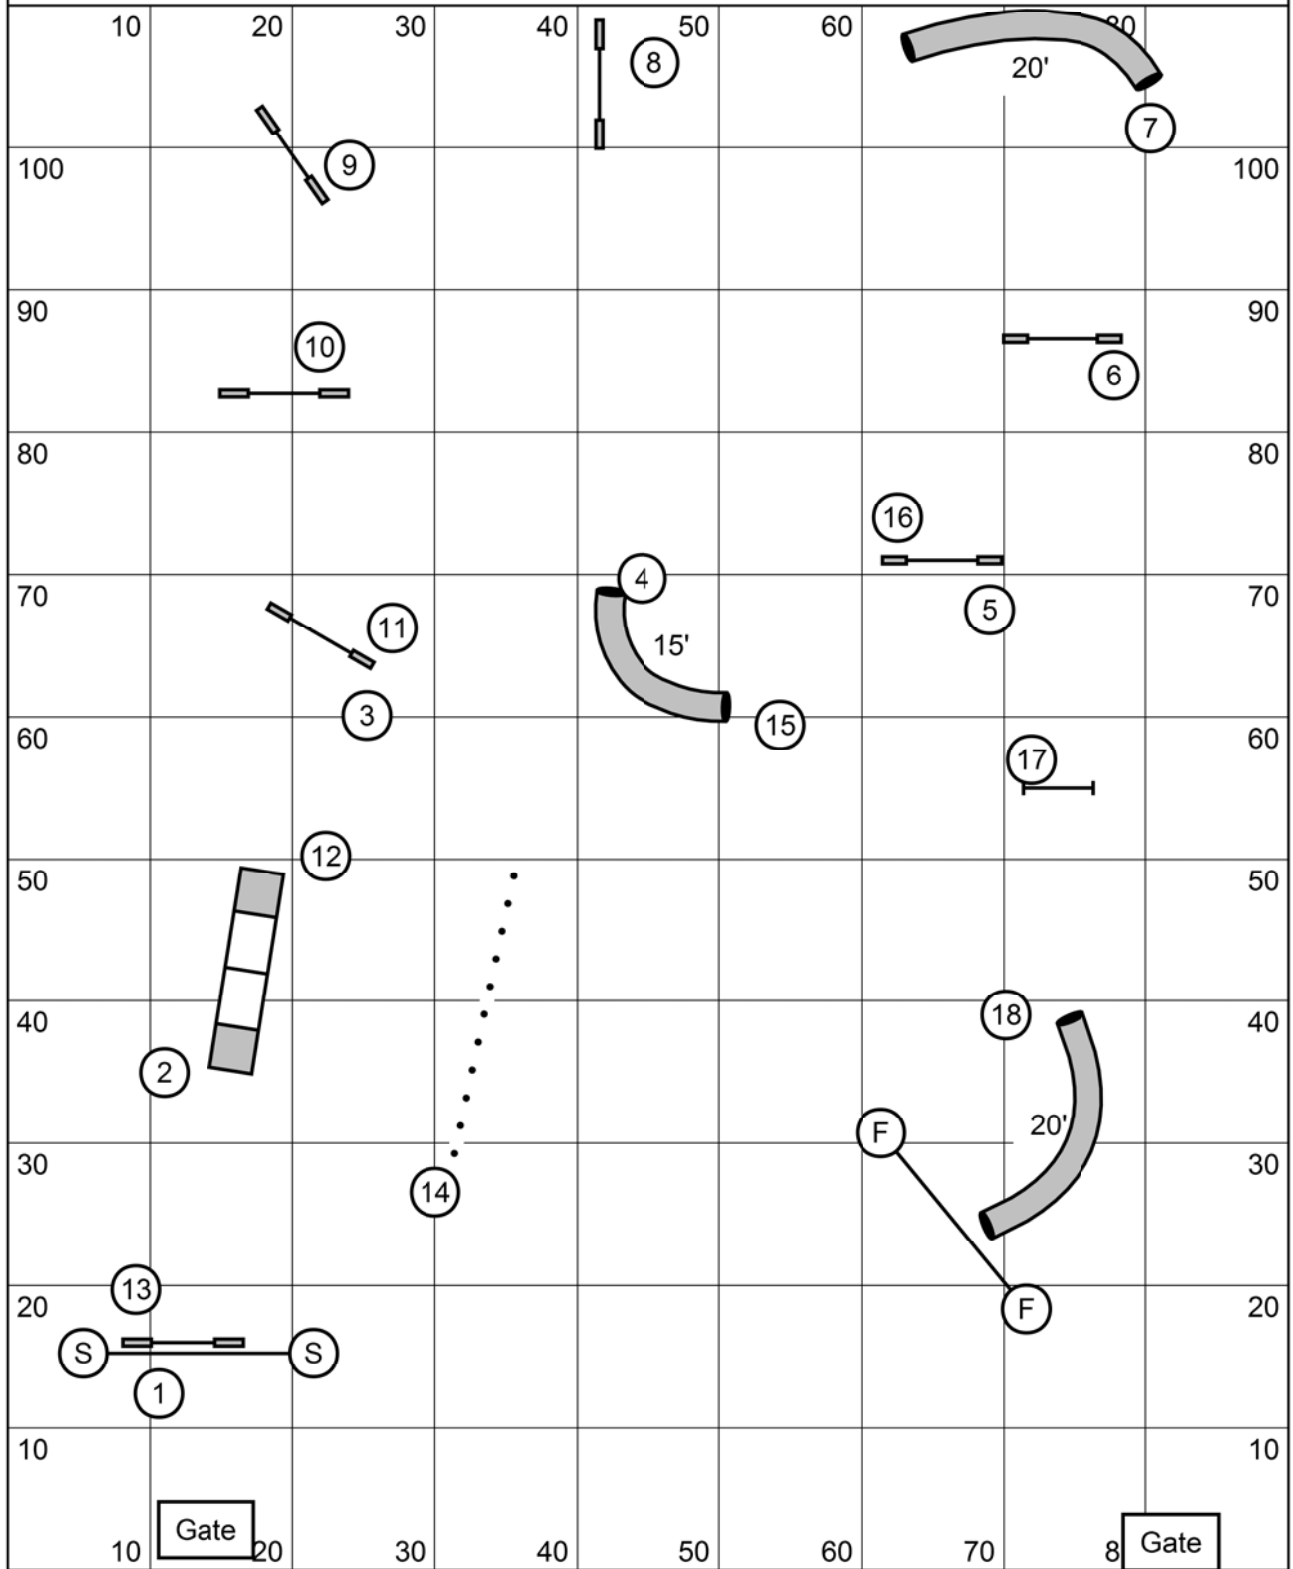

# Steeplechase

#10

## Steeplechase

Judge : Sharon Dunsmore  
 Club : Canine Agility Racers  
 Date: Nov 12, 2016

|      | yps | Yards | Reg/Sp | Vets |
|------|-----|-------|--------|------|
| Mini | 3.6 | 147   | 41     | 49   |
| Open | 3.9 | 147   | 38     | 46   |